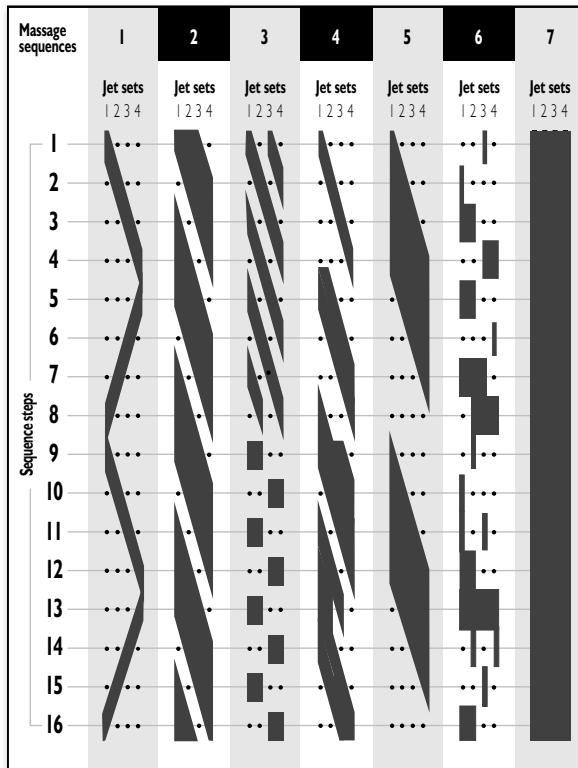

Press **sequences** key to select one of the 7 pre-programmed massage sequences. Note that only the first 6 sequences have corresponding indicator lights. The 7th sequence, where all valves are opened at the same time, does not have an indicator light. A preview of the massage is displayed for 5 seconds after selecting a sequence.

To pause a massage sequence:

Press **pause** key to interrupt a massage sequence and prolong the action of a jet set (or a combination of sets). Pressing a second time will resume the massage sequence. The "Pause" indicator light will be on in Pause mode.

arts

Pause mode indicator light

Speed indicator light

Flashes upon selected speed

Massage sequence indicator lights

Flash in Preview mode, solid when selected

Jet set LEDs
Display a preview of the massage for 5 seconds after selecting a sequence

MASSAGE SEQUENCE CHART

Legend:
• Closed jets
◆ Active jets

GECKO

arts