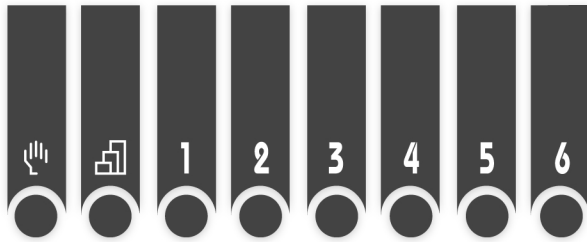

Pause mode indicator light

Speed indicator light

Flashes upon selected speed

Massage sequence indicator lights

Flash in Preview mode, solid when selected

Jet set LEDs
Display a preview of the massage for 5 seconds after selecting a sequence

MASSAGE SEQUENCE CHART

Legend:
• Closed jets
◆ Active jets

GECKO

arts