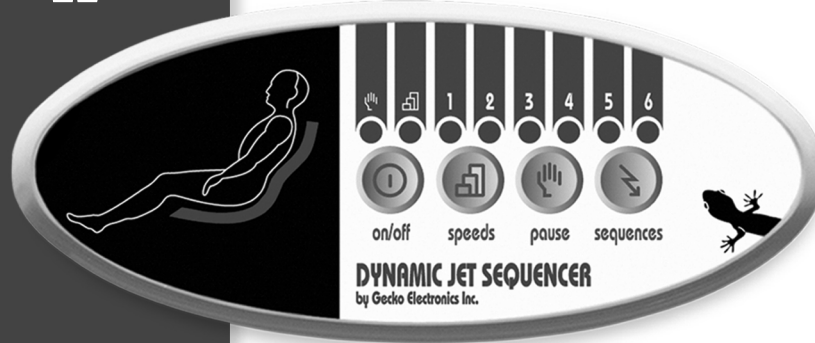

Quick Reference Card

DYNAMIC JET SEQUENCER

DJS-1

Your Dynamic Jet Sequencer controls 4 jet sets in your spa's "hot seat". This **Quick Reference Card** provides a quick overview of your jet sequencer's main functions and the operations accessible with your DJS-1 keypad.

To start your sequencer:

Press **on/off** key to turn sequencer on. The system will then perform an indicator light test and open all valves. Pressing a second time will turn sequencer off. A built-in timer automatically turns sequencer off after 2 hours, unless manually deactivated first.

Note: If the DJS-1 is installed in a spa using a Gecko Electronics' spa pack or is equipped with an optional pressure switch, the DJS-1 will go on by itself whenever the pump is turned on.

To select and preview a sequence:

Press **sequences** key to select one of the 7 pre-programmed massage sequences. Note that only the first 6 sequences have corresponding indicator lights. The 7th sequence, where all valves are opened at the same time, does not have an indicator light. A preview of the massage is displayed for 5 seconds after selecting a sequence.