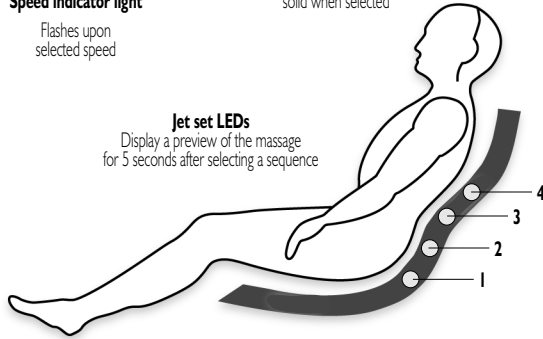

Press **sequences** key to select one of the 7 pre-programmed massage sequences. Note that only the first 6 sequences have corresponding indicator lights. The 7th sequence, where all valves are opened at the same time, does not have an indicator light. A preview of the massage is displayed for 5 seconds after selecting a sequence.

To pause a massage sequence:

Press **pause** key to interrupt a massage sequence and prolong the action of a jet set (or a combination of sets). Pressing a second time will resume the massage sequence. The "Pause" indicator light will be on in Pause mode.

arts

Pause mode indicator light

Speed indicator light

Flashes upon selected speed

Massage sequence indicator lights

Flash in Preview mode, solid when selected

Jet set LEDs
Display a preview of the massage for 5 seconds after selecting a sequence

MASSAGE SEQUENCE CHART

Legend:
• Closed jets
◆ Active jets

GECKO

arts